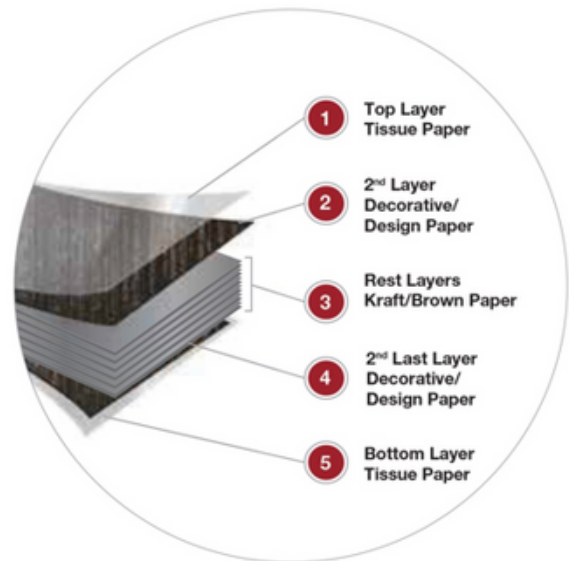

| PANEL INFORMATION

- Available in standard 13mm thickness
- 13mm resin bonded core, Compact Laminate tested to IS EN 438-4
- Resistance too: Impact, Moisture, Wear & Graffiti
- Antibacterial - JIS 2 2801: Antibacterial eliminates the growth of early 99% of common forms of bacteria on any DuraLam surface growth of nearly 99% of common forms of bacteria
- Fire protection - NZBC C/AS2 - AS7
- We offer a 10 year guarantee on panel integrity
- Duralam Compact Laminate Panels are Greenguard

| ALUMINIUM INFORMATION

- **ALUMINIUM PILASTER BASE:** 90mm x 35mm extruded aluminium with 13mm panel cavity for pilasters. Silver or black anodised or powder coated finish
- **SUPPORT POST:** Square 40mm x 40mm Extruded Aluminium alloy 6060 with exposed face with anodised or powder coated finish.
- **WALL CHANNEL:** 13mm x 30mm x 25mm Extruded Aluminium alloy 6060 with exposed face with anodised or powder coated finish.
- **COLOUR OPTIONS:**
  - Silver Anodised (Standard)
  - Black Anodised
  - Powder Coated (Colours from the Dulux Range)

| PANEL COLOUR OPTIONS

The City Trim Kindy Range is available in:

- DuraLam Panel Colour Range - stocked & Extended Range
- Laminex Colour Range

| PANEL FINISH OPTIONS

The Compact Laminate Panel Finish is available in:

- Suede (Standard)
- Finguard (Anti-fingerprint)
- Gloss
- Decorative

| WARRANTY DETAILS

Our Standard Warranties are:

- 10 Years on Panel Integrity
- 2 Years on Hardware
- 2 Years on Installation