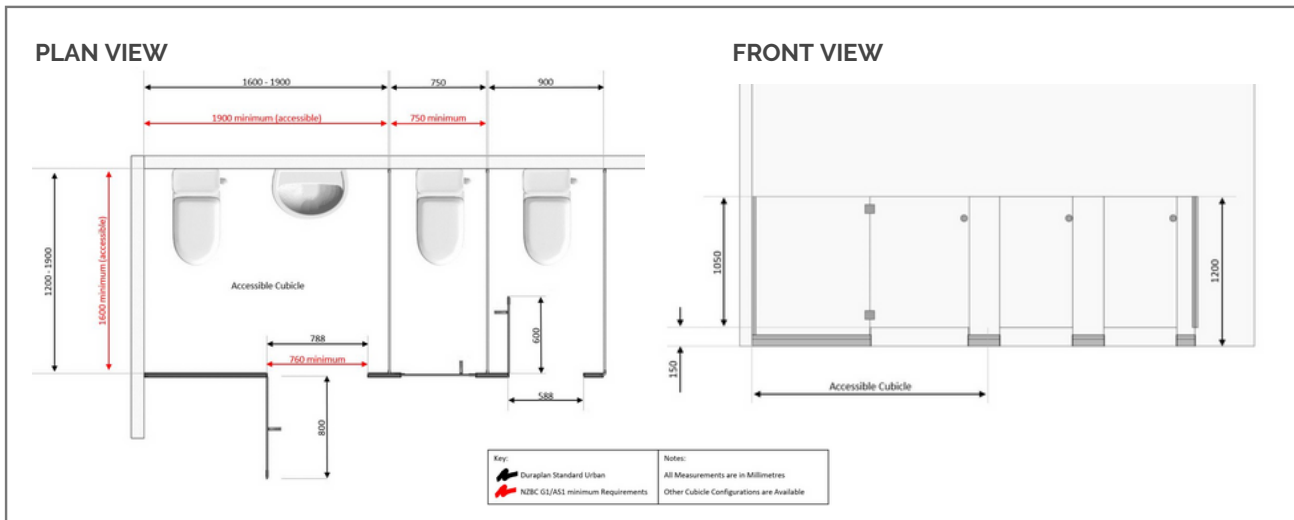

Resistant to : Impact, Moisture, Wear & Graffiti

| HARDWARE INFORMATION

FINISH:

- Quality and solid stainless hardware
- Brushed Stainless
- Black Powder Coated

MOUNTING:

- Concealed Screw Fix
- Surface Mounted

FEATURES:

- Quality indicator locks, coat hooks & hinges
- Robust & Durable Fittings
- Door opening or closing is spring assisted
- Fully Adjustable Spring Hinges to suit door
- Can be set to Hold Open / Hold Closed
- Disabled Lock Option